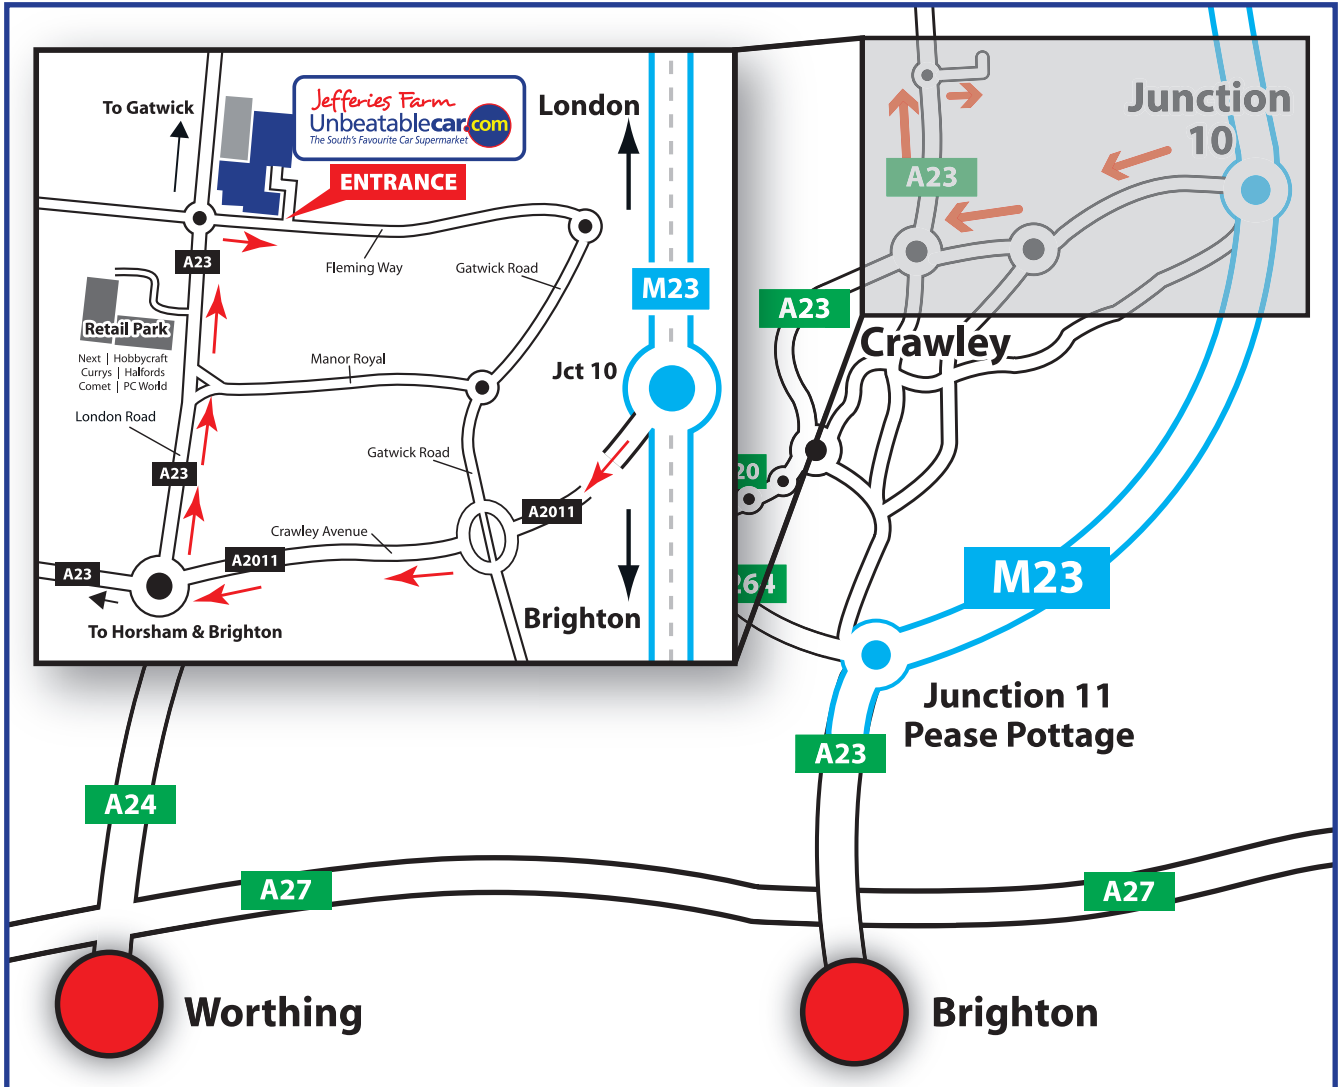

Directions from

Journey time: Approx. 35 minutes

Brighton - M23

Directions:

Exit Brighton following the **A23 north**.
Continue to follow **A23**.
Go through 2 roundabouts.
Continue onto **M23**.
At **Junction 10**, take the **A264 exit to Crawley/ East Grinstead**.
At the roundabout, take the **1st exit left** onto **A2011/Crawley Avenue** heading to **Crawley/ Horsham**.
Go straight over the next roundabout.
At the next roundabout, take the **4th exit right** onto **A23/London Road** (heading north).

Go through several sets of traffic lights to the next roundabout and take the **3rd exit right into Fleming Way** and then **first left**.
You have arrived!

Jefferies Farm
Unbeatablecar.com
The South's Favourite Car Supermarket