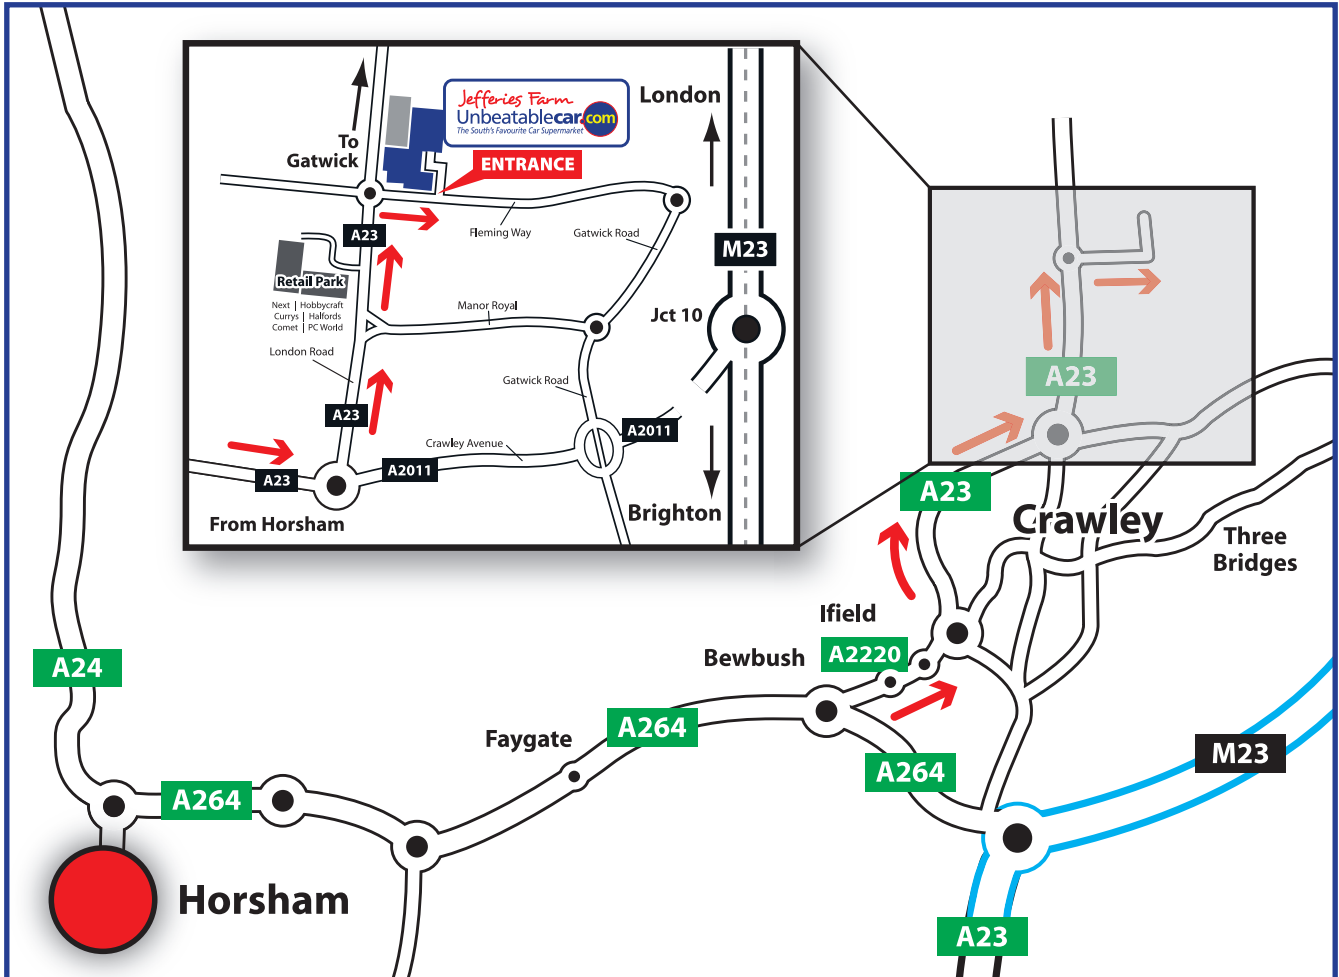

Directions from Horsham

Journey time: Approx. 15 minutes

Directions:

Exit Horsham on to **A24** heading north.

At **Great Daux roundabout** take the **2nd exit right** onto the **A264**.

Go through 1 roundabout.

At the next roundabout take the **1st exit left** onto **Crawley Road/A264**.

Continue on the A264

Go through 1 roundabout.

At the next roundabout, go straight over on to **Horsham Road/A2220**.

Go through the next 2 roundabouts.

At the next roundabout, take the **1st left** exit onto **Crawley Avenue/A23**.

Go through 2 sets of traffic lights.

Go through 1 roundabout.

At the next roundabout, take the **2nd exit** onto **A23/London Road** (heading north).

Go through several sets of traffic lights to the next roundabout and take the **3rd exit right** into **Fleming Way** and then **first left**.

You have arrived!

Jefferies Farm
Unbeatablecar.com
The South's Favourite Car Supermarket