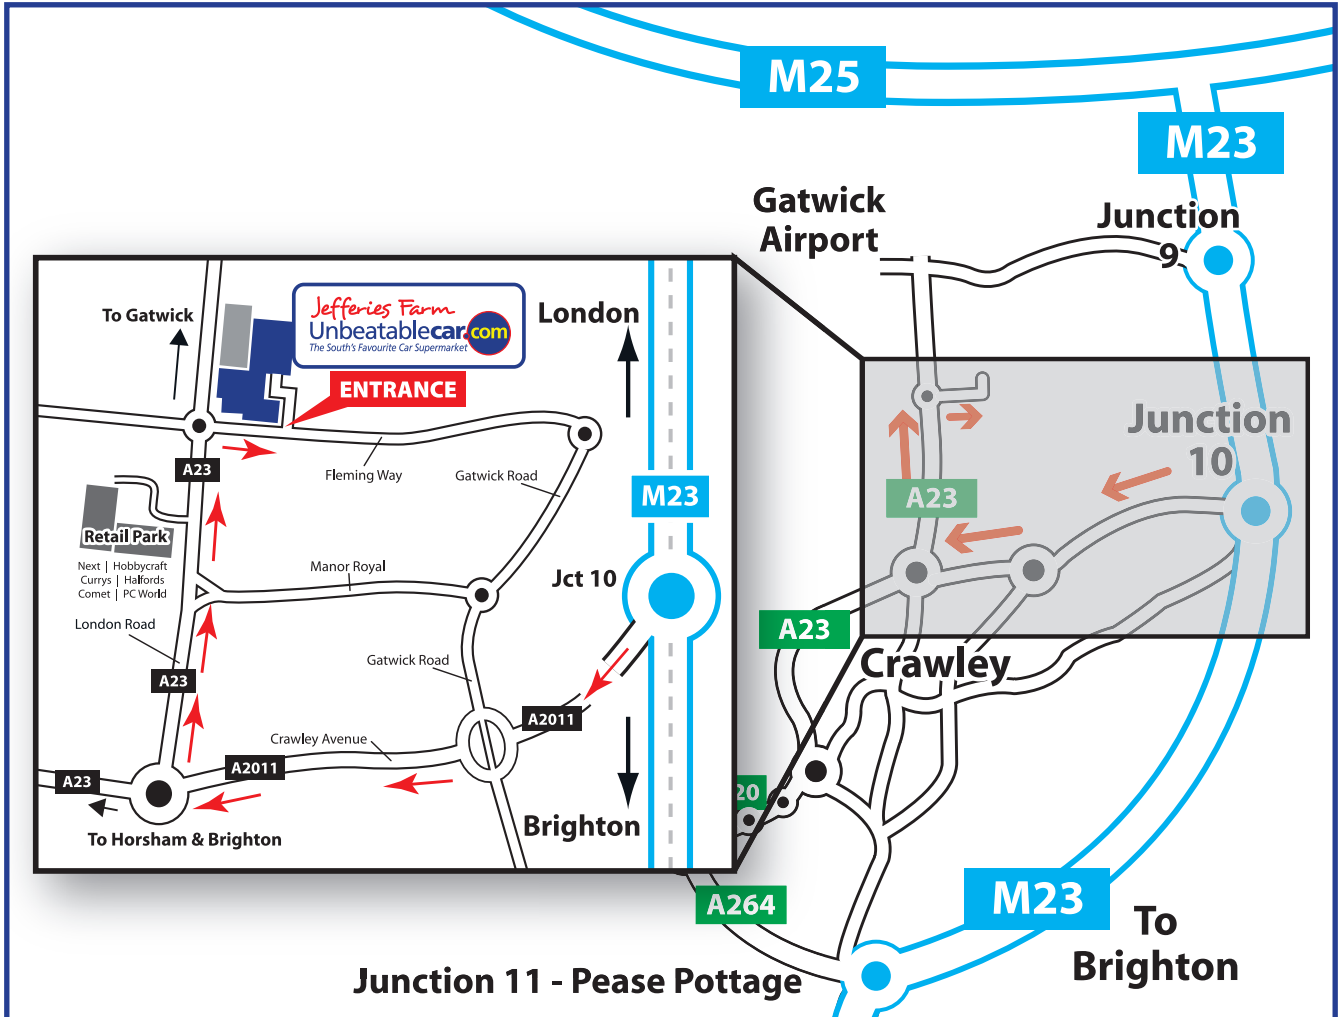

Directions from

Journey time: Approx. 15 minutes

South London - M25

Directions:

Exit the **M25 at Junction 7**, take the slip road **south** for the **M23 (S)**, sign posted to **Brighton** and **Gatwick Airport**.

At **Junction 10**, take the **A264 exit to Crawley/ East Grinstead**.

At the roundabout, take the **3rd exit right** onto **A2011/Crawley Avenue** heading to **Crawley/ Horsham**.

Go straight over the next roundabout.

At the next roundabout, take the **4th exit right** onto **A23/London Road** (heading north).

Go through several sets of traffic lights to the next roundabout and take the **3rd exit right into Fleming Way** and then **first left**.