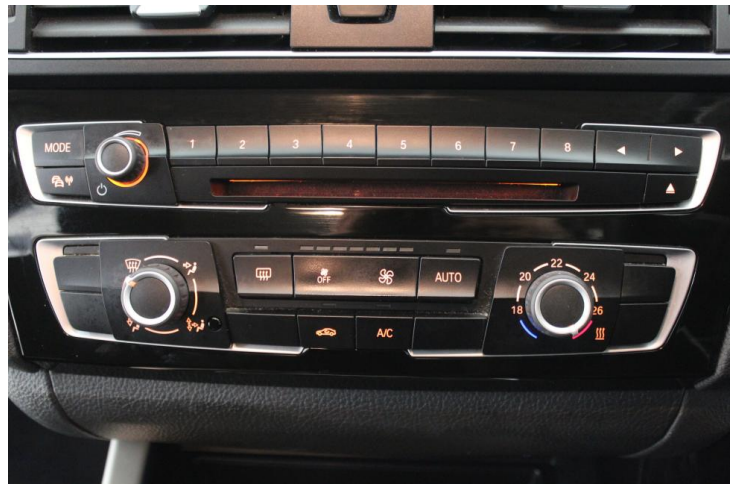

BMW 1 SERIES

116d SE 5dr Step Auto