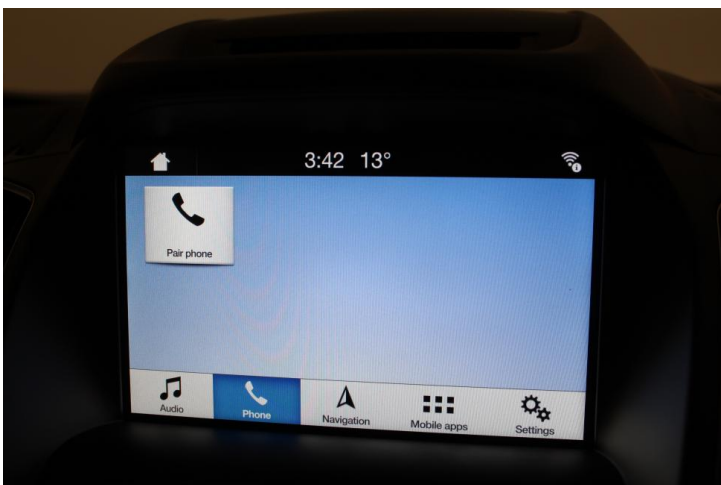

FORD C-MAX

1.0 EcoBoost Titanium Navigation 5dr